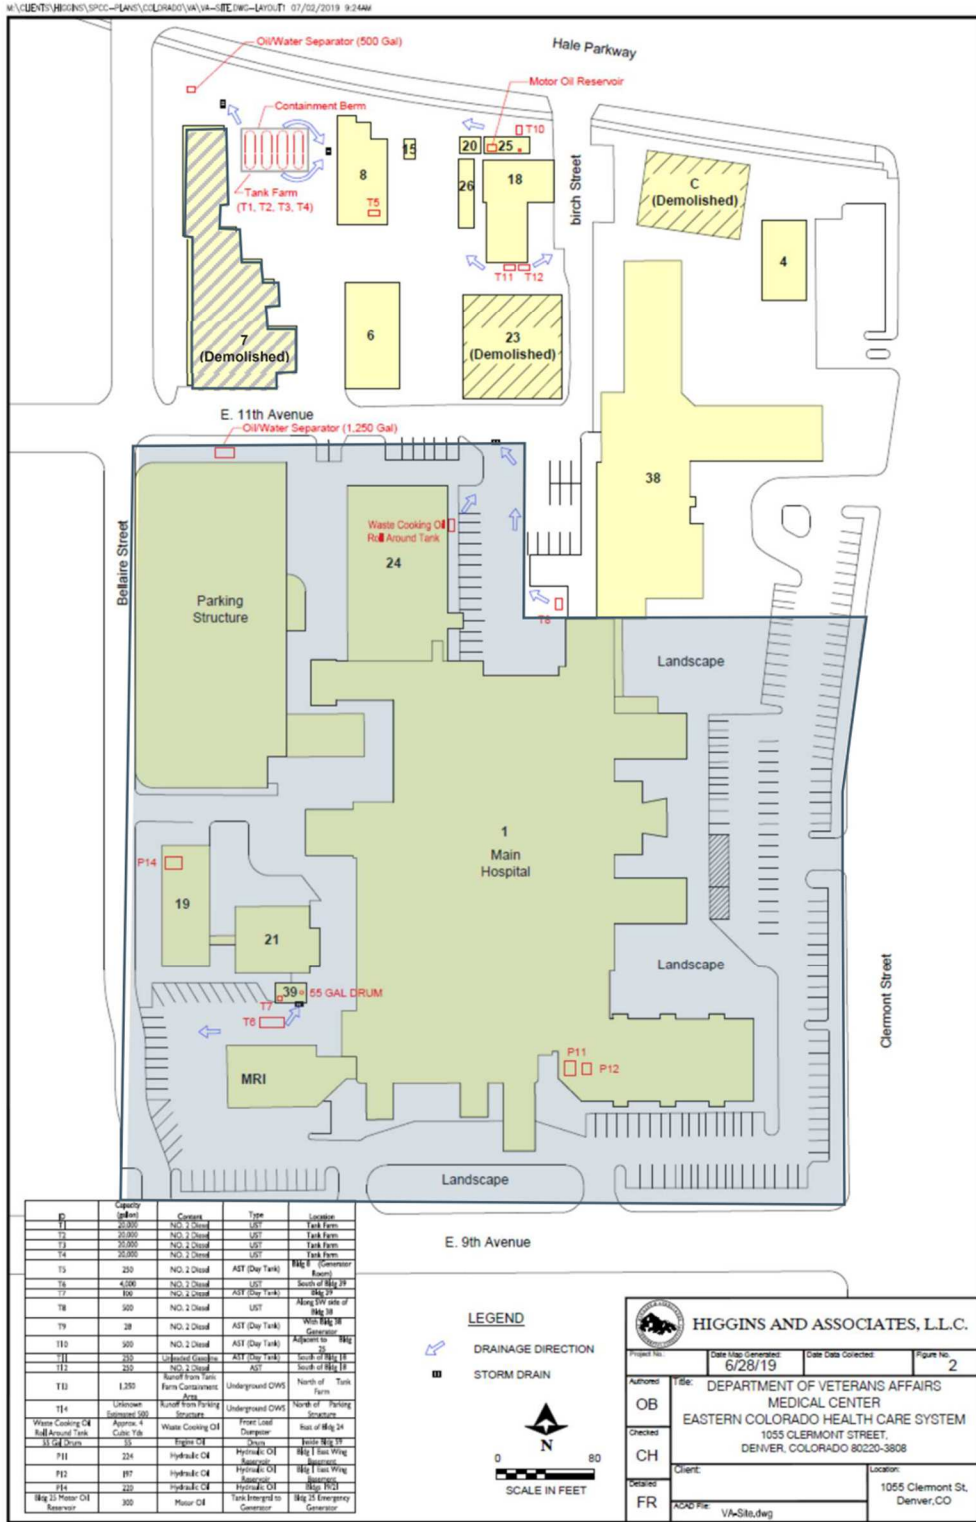

Site Maps

Map of the Former VA Medical Campus

Subject Property Site Map – Figure 1 of Phase II ESA

Subject Property Area