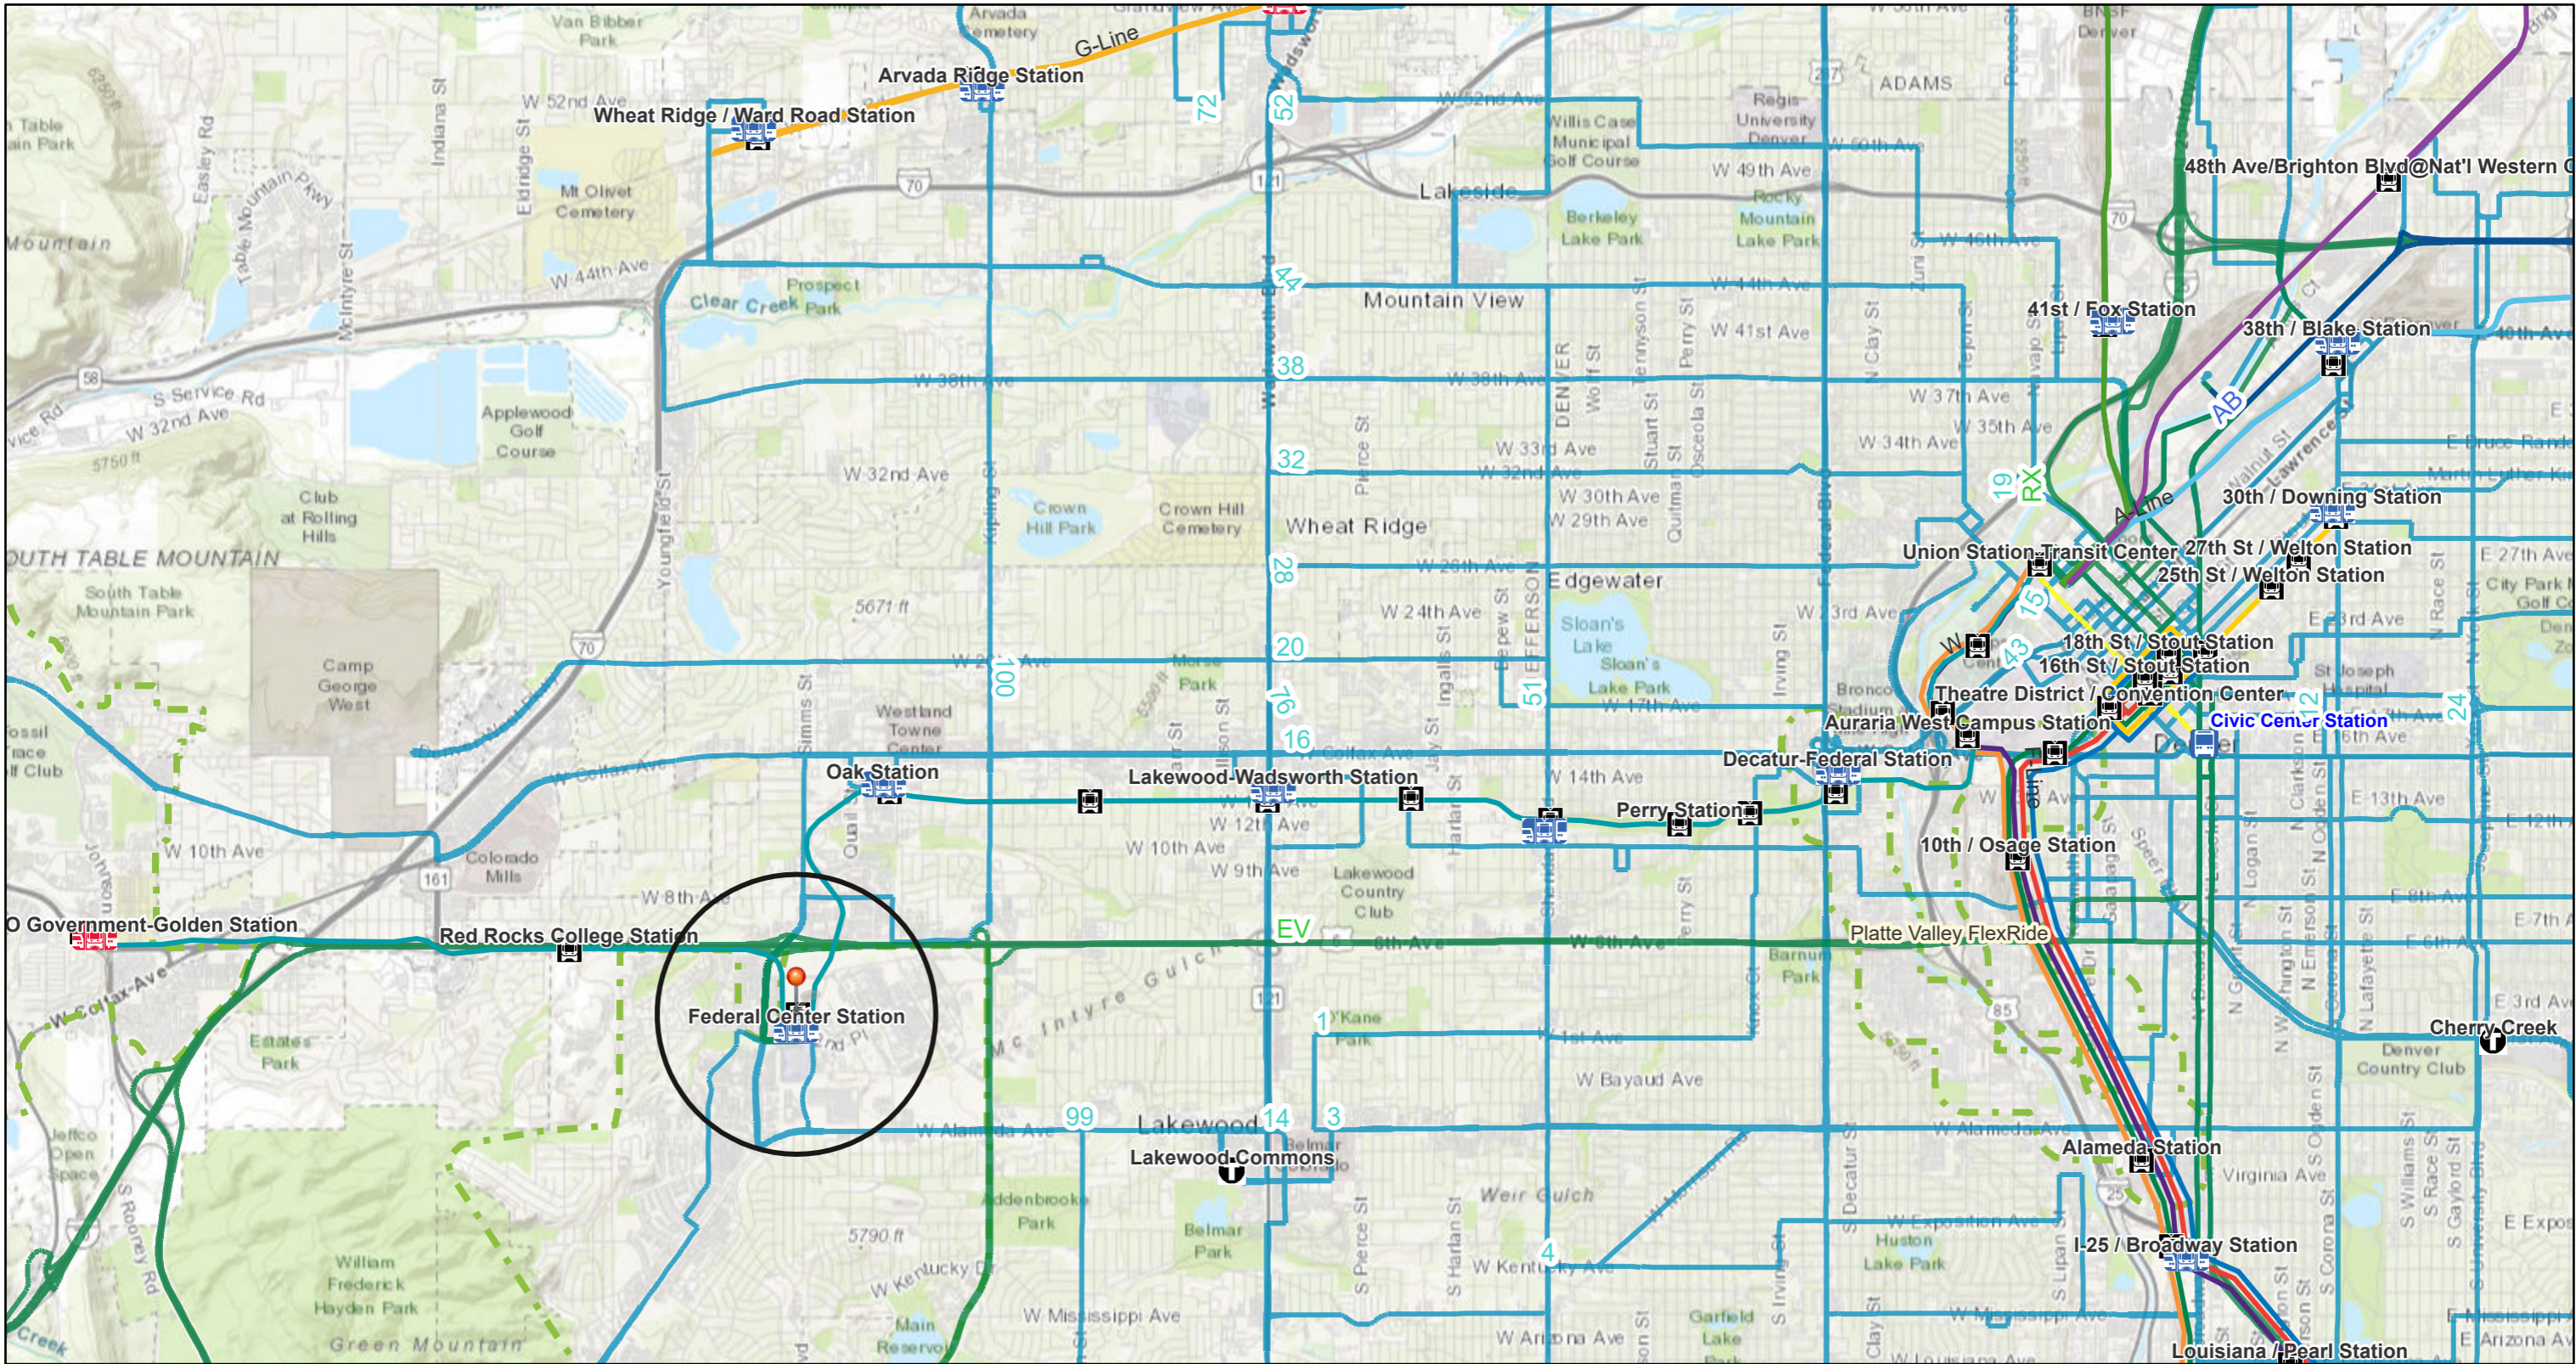

RTD System Map - Federal Center Station

4/29/2022, 7:07:47 PM

1:72,224

Park-n-Rides (Light Rail)

- \$2.00
- FREE
- Station Platforms (Light Rail Stations)
- Transfer Station

- Bus Station
- Rail Lines
- A-Line
- B-Line
- C-Line
- D-Line
- E-Line
- F-Line
- G-Line
- H-Line
- L-Line
- N-Line
- W-Line
- SkyRide Bus Routes
- Regional Bus Routes

- Local Bus Routes**
- METRO LOCAL
- MALL SHUTTLE
- FlexRide
- RTD Boundary

Sources: Esri, HERE, Garmin, Intermap, increment P Corp., GEBCO, USGS, FAO, NPS, NRCAN, GeoBase, IGN, Kadaster NL, Ordnance Survey, Esri Japan, METI, Esri China (Hong Kong), (c) OpenStreetMap contributors, and the GIS User Community